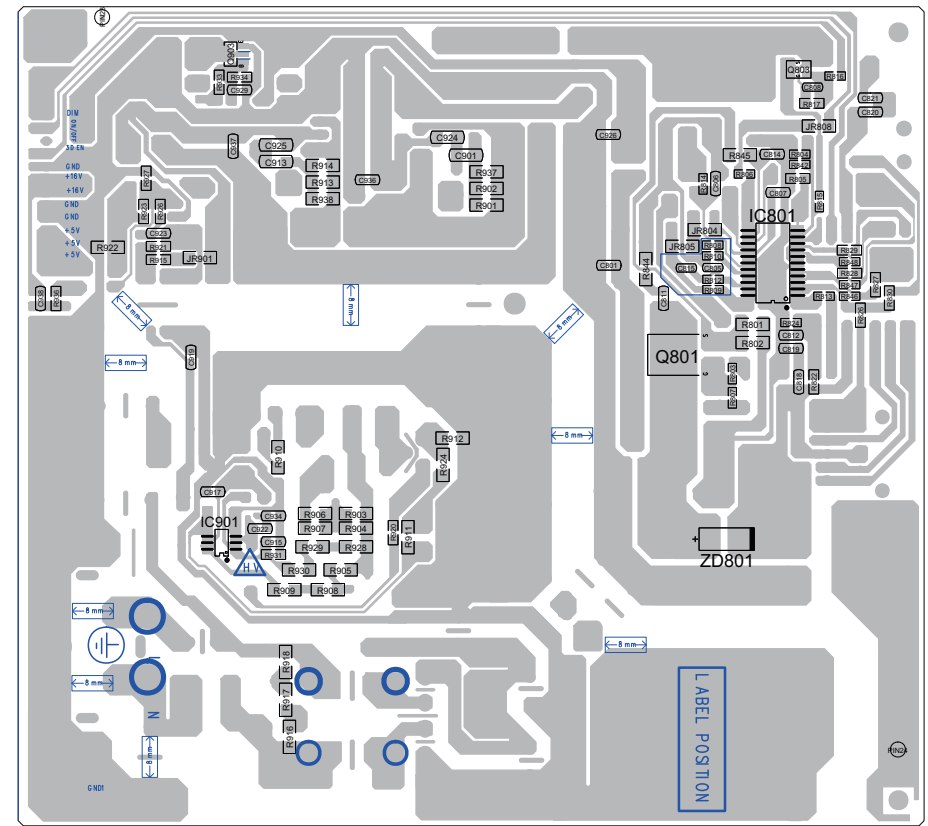

231TE4L (715G3973P01W22003M)

Remark: Parts position can be searched by using FIND function in PDF.

231TE4L 715G3973P01W22003M

Remark: Parts position can be searched by using FIND function in PDF.

Remark: Parts position can be searched by using FIND function in PDF.