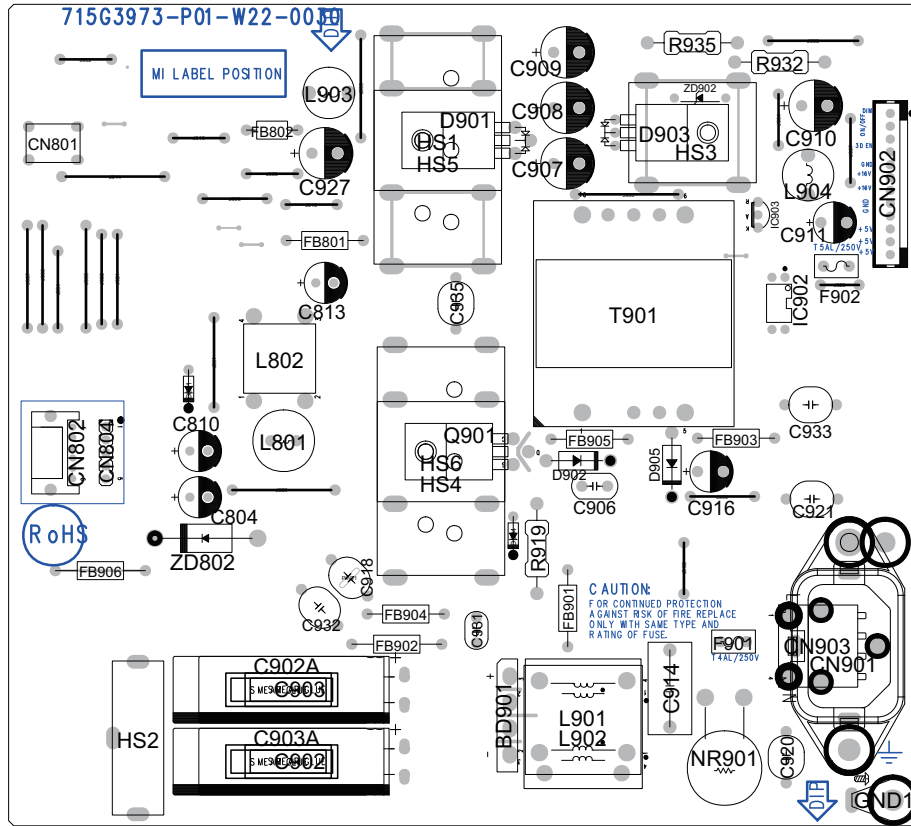

231TE4L (715G3973P01W22003M)

Remark: Parts position can be searched by using FIND function in PDF.

231TE4L 715G3973P01W22003M

Remark: Parts position can be searched by using FIND function in PDF.

Remark: Parts position can be searched by using FIND function in PDF.